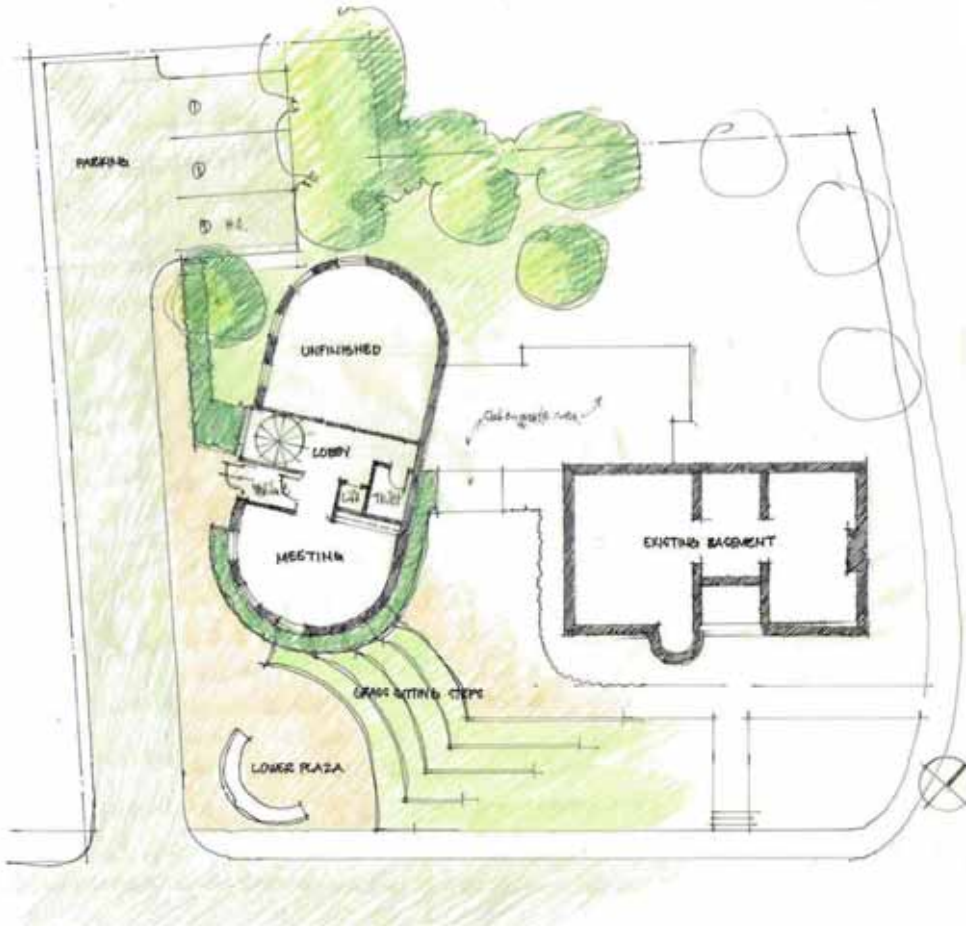

## 8. REFINED DESIGN DIRECTION

Jeudevine Memorial Library  
Scale: 1"=10'  
August 2016  
Lower Level